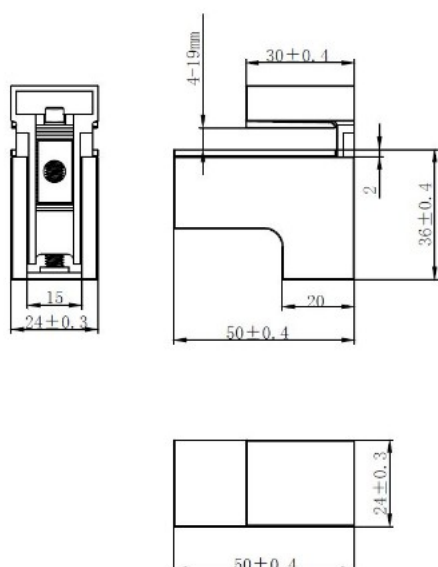

PRODUCT SHEET

Description:

Shelf Bracket #49 F/Glass & Wood, 4-19mm Chrome Plated

Item number:

22.02.525-0

Units	Box	Carton	HS Code	Barcode
Pcs.	1	150	8302420090	 5704866102896

SISO A/S

Mileparken 11
DK-2740 Skovlunde
Denmark
VAT: DK 24786013